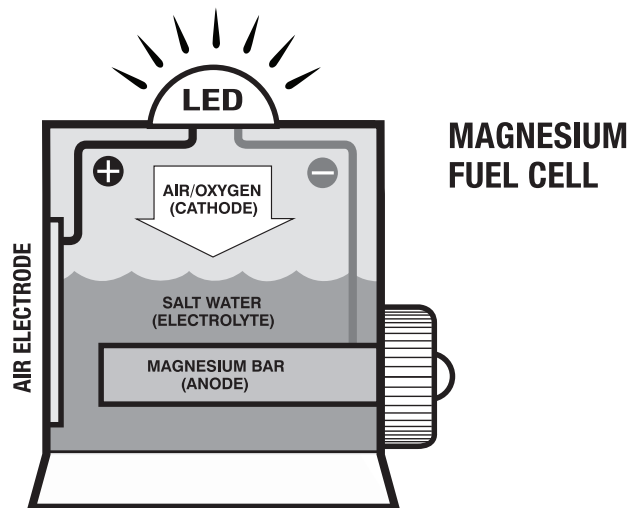

aqua lamp™

Eco-Emergency Lantern

- Patented technology uses saltwater as an electrolyte to activate a Magnesium Fuel Cell and power the LED lantern.
- No batteries, electricity, liquid fuel or sunlight are needed. Simply add water and salt, or seawater.
- Power can be generated anytime, anywhere and provides over 100 hours of continuous light.
- The Magnesium Fuel Cell provides virtually unlimited refueling by replacing the magnesium bar and adding fresh water and salt.
- Magnesium bars are safe, non-toxic, eco-friendly and will last 25 years if kept dry.
- Made from durable ABS, the lantern produces 40 lumens and is rated IPX4 for water resistance.